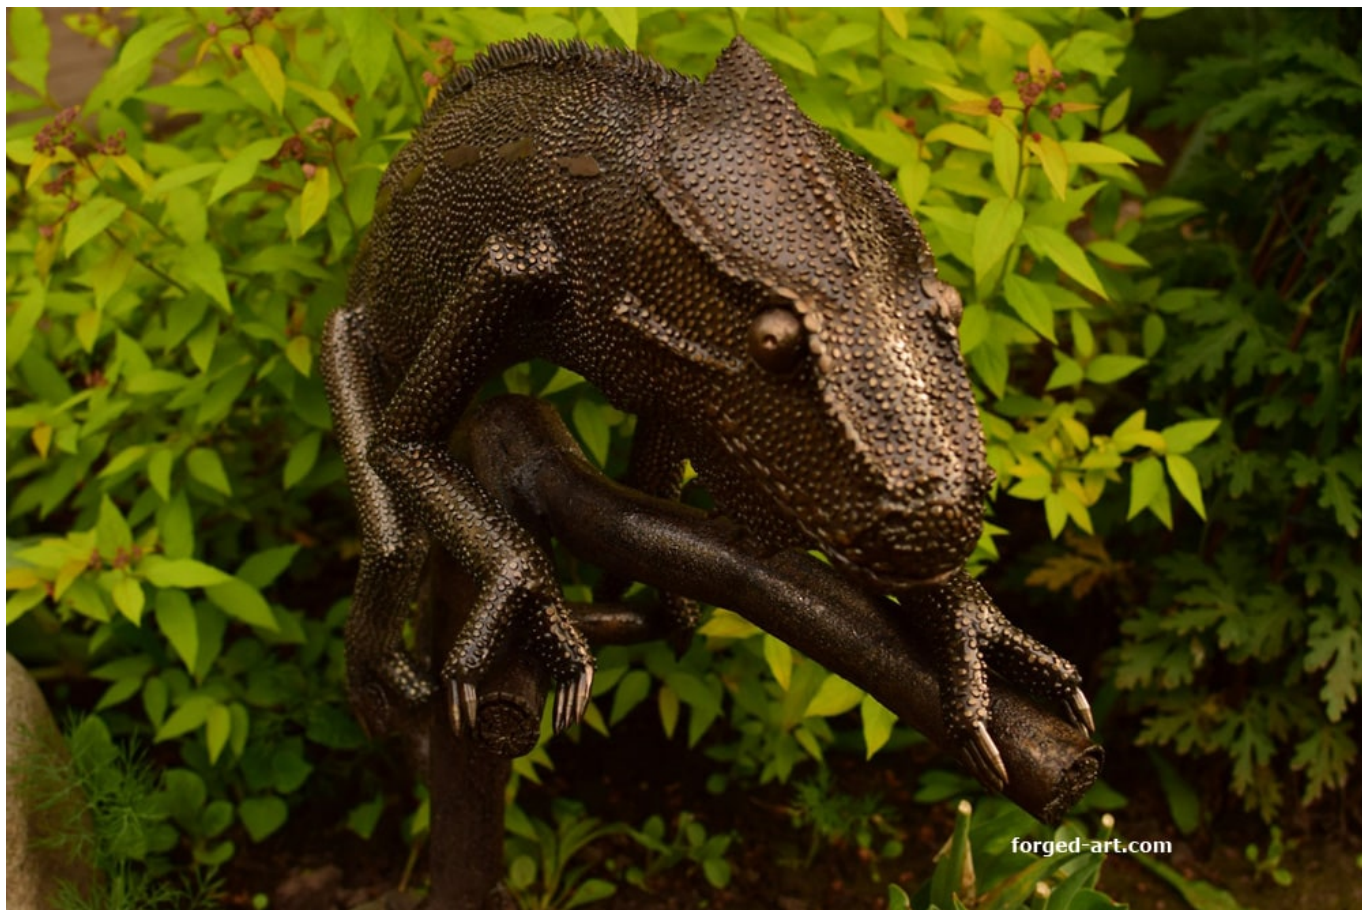

The chameleon is placed on a wrought tree

All details on the sculpture are made by hand