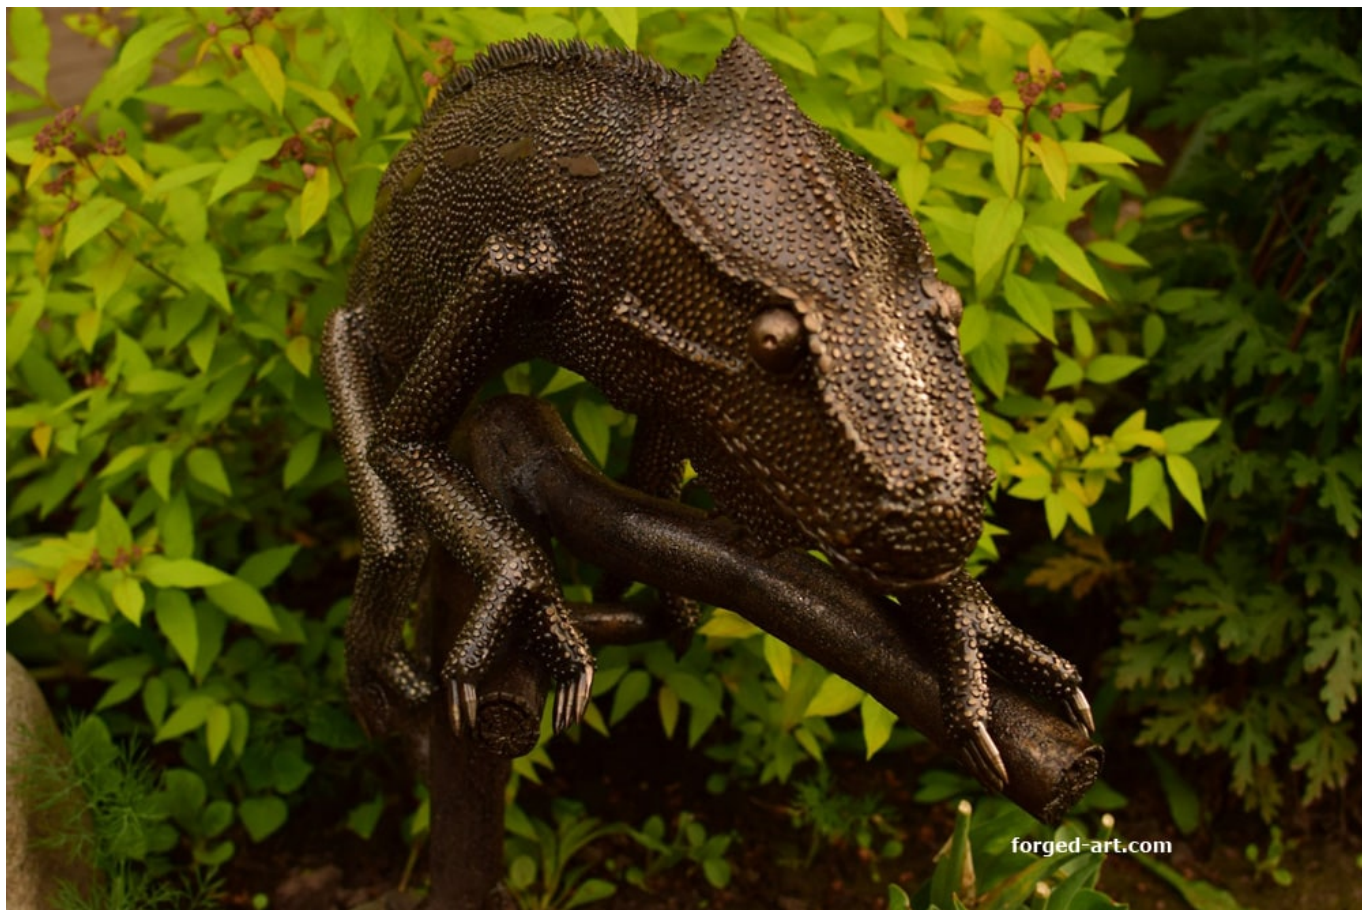

Link to the product: <https://forged-art.com/a-chameleon-on-a-tree-a-beautiful-metal-sculpture-p-32.html>

The chameleon is presented in a typical position, on a small tree, which is also an element of the presented sculpture. The whole thing is very stable and can be easily placed anywhere.

Upon request, we can also make the forged chameleon in any other position and in any size.

Dimensions of the offered sculpture:

**Weight : 8,5 kg - 18,7 lb**

**Height : 60 cm - 23,6 inch**

**Width : 26 cm - 10,2 inch**

**Depth (length from the edge of the branch under the right paw to the edge of the tail bend): 56 cm - 22,5 inch**

**Total length of the entire chameleon, measured along the body, including the tail : 136 cm - 53,54 inch**

Chameleon figure stainless steel

The chameleon is placed on a wrought tree

All details on the sculpture are made by hand