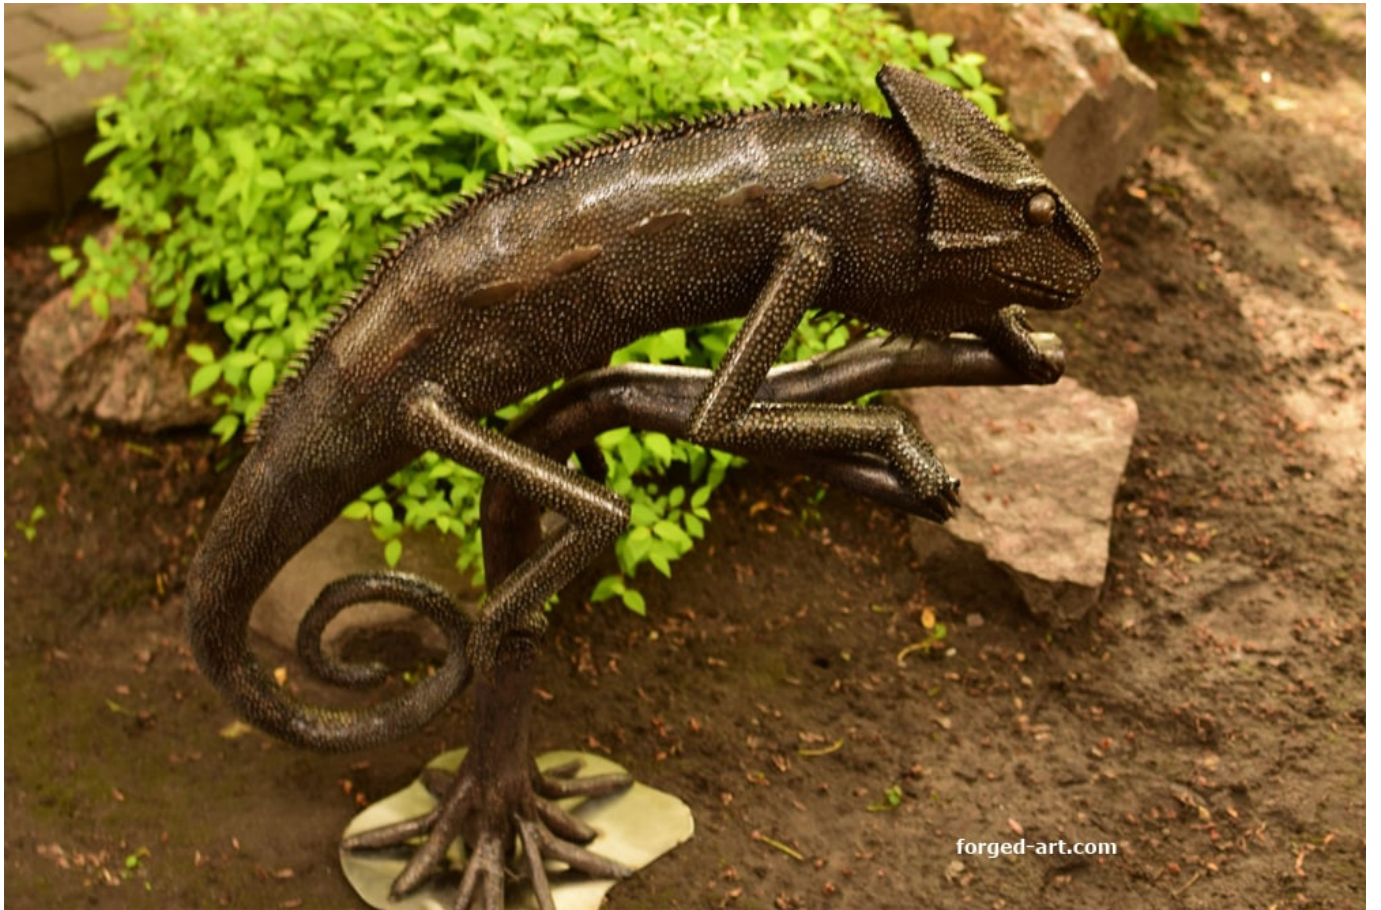

The chameleon is presented in a typical position, on a small tree, which is also an element of the presented sculpture. The whole thing is very stable and can be easily placed anywhere.

Upon request, we can also make the forged chameleon in any other position and in any size.

Dimensions of the offered sculpture:

Weight : 8,5 kg - 18,7 lb

Height : 60 cm - 23,6 inch

Width : 26 cm - 10,2 inch

Depth (length from the edge of the branch under the right paw to the edge of the tail bend): 56 cm - 22,5 inch

Total length of the entire chameleon, measured along the body, including the tail : 136 cm - 53,54 inch

Chameleon figure stainless steel

The chameleon is placed on a wrought tree

All details on the sculpture are made by hand

The sculpture is resistant to weather conditions

If you are interested in a sculpture of other sizes - please contact us

Each element of the chameleon skin was made separately

The presented sculpture is heavy and stable