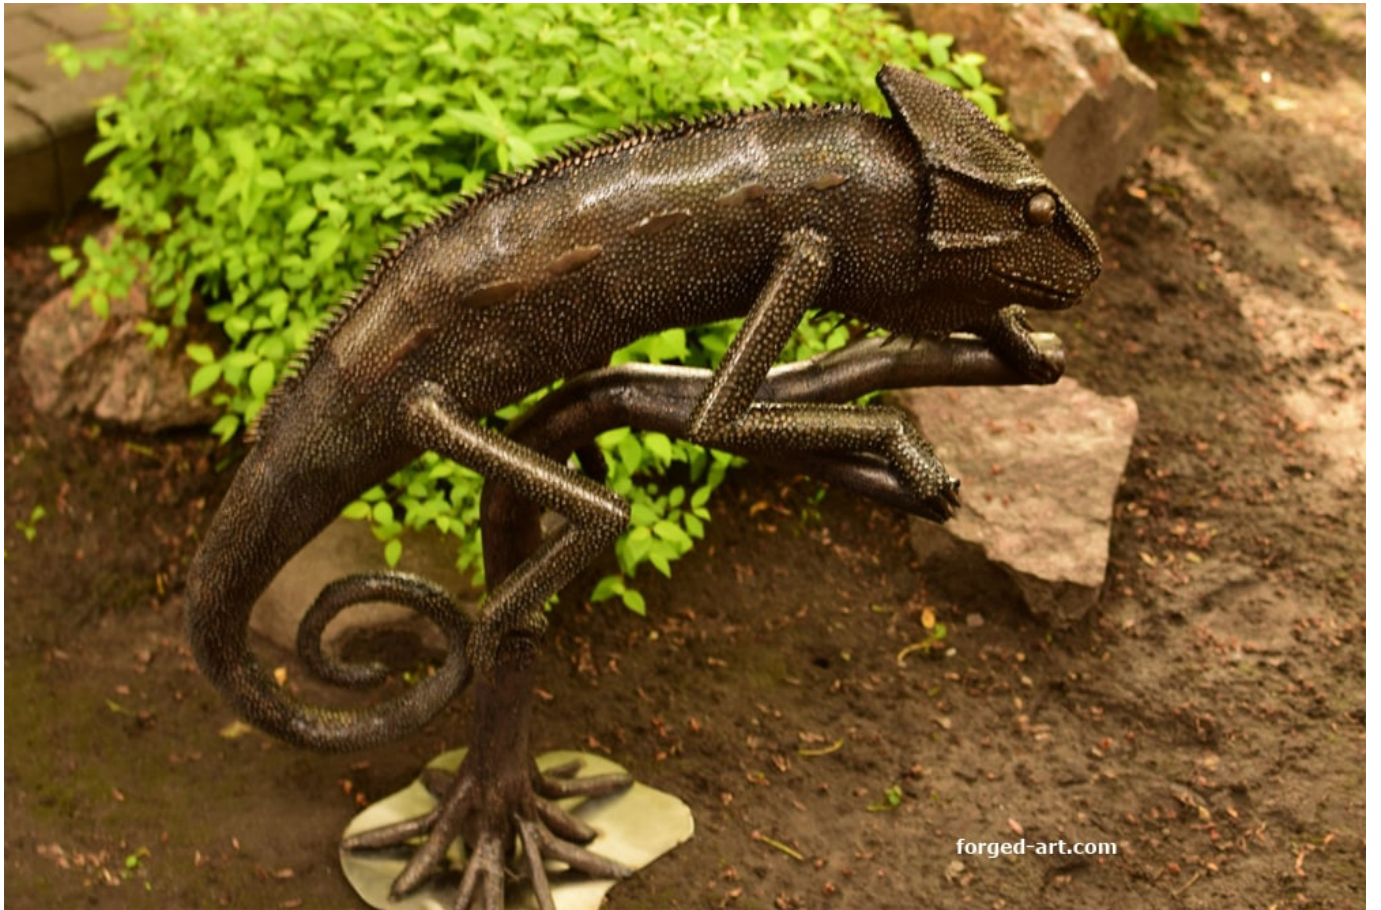

Link to the product: <https://forged-art.com/a-chameleon-on-a-tree-a-beautiful-metal-sculpture-p-32.html>

The chameleon is presented in a typical position, on a small tree, which is also an element of the presented sculpture. The whole thing is very stable and can be easily placed anywhere.

Upon request, we can also make the forged chameleon in any other position and in any size.

Dimensions of the offered sculpture:

**Weight : 8,5 kg - 18,7 lb**

**Height : 60 cm - 23,6 inch**

**Width : 26 cm - 10,2 inch**

**Depth (length from the edge of the branch under the right paw to the edge of the tail bend): 56 cm - 22,5 inch**

**Total length of the entire chameleon, measured along the body, including the tail : 136 cm - 53,54 inch**

Chameleon figure stainless steel

The chameleon is placed on a wrought tree

All details on the sculpture are made by hand