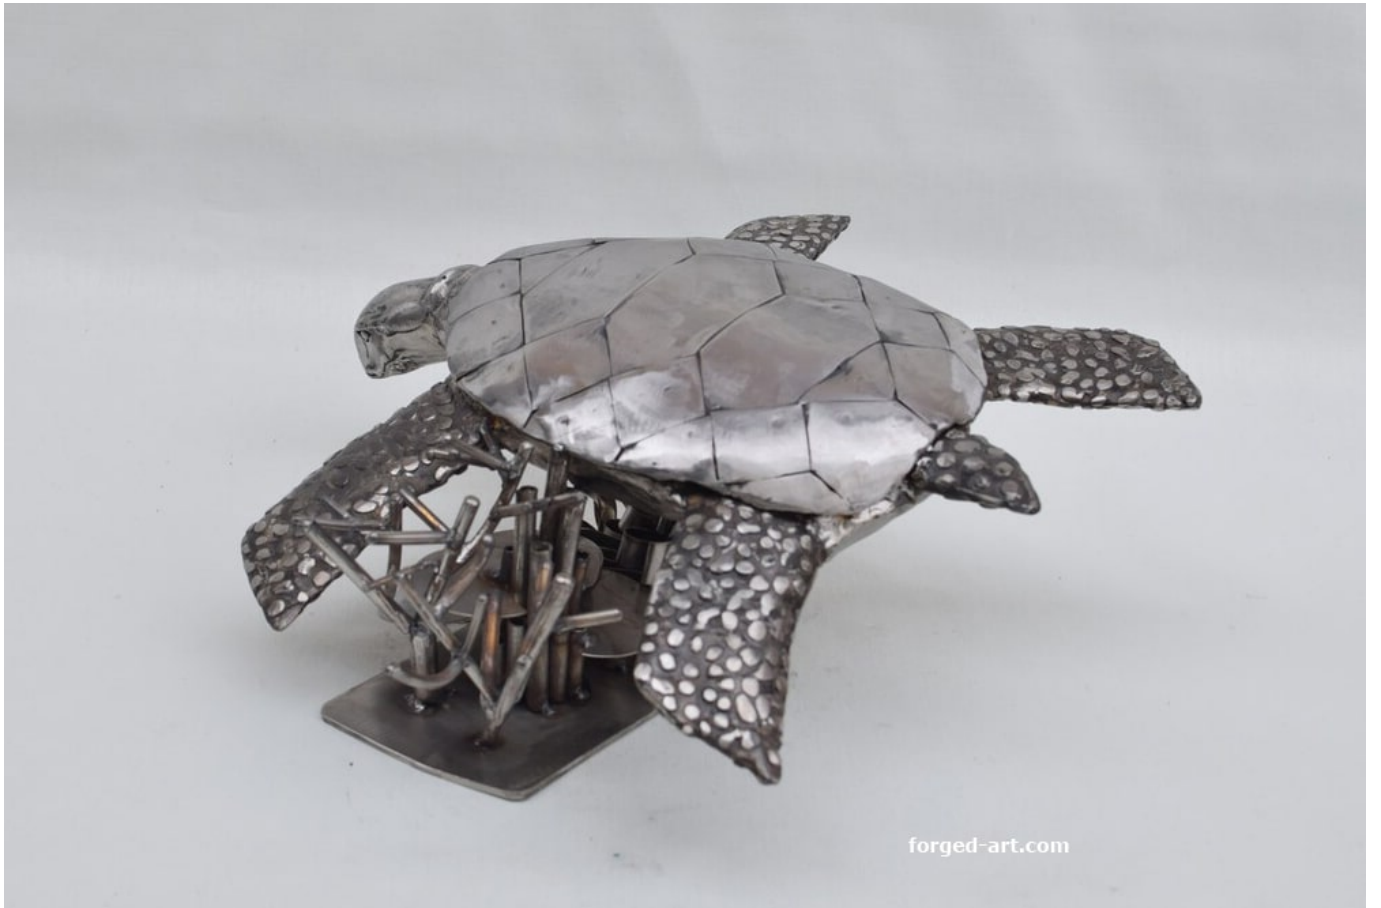

Each of our sculptures is different, thanks to which each one has a unique character