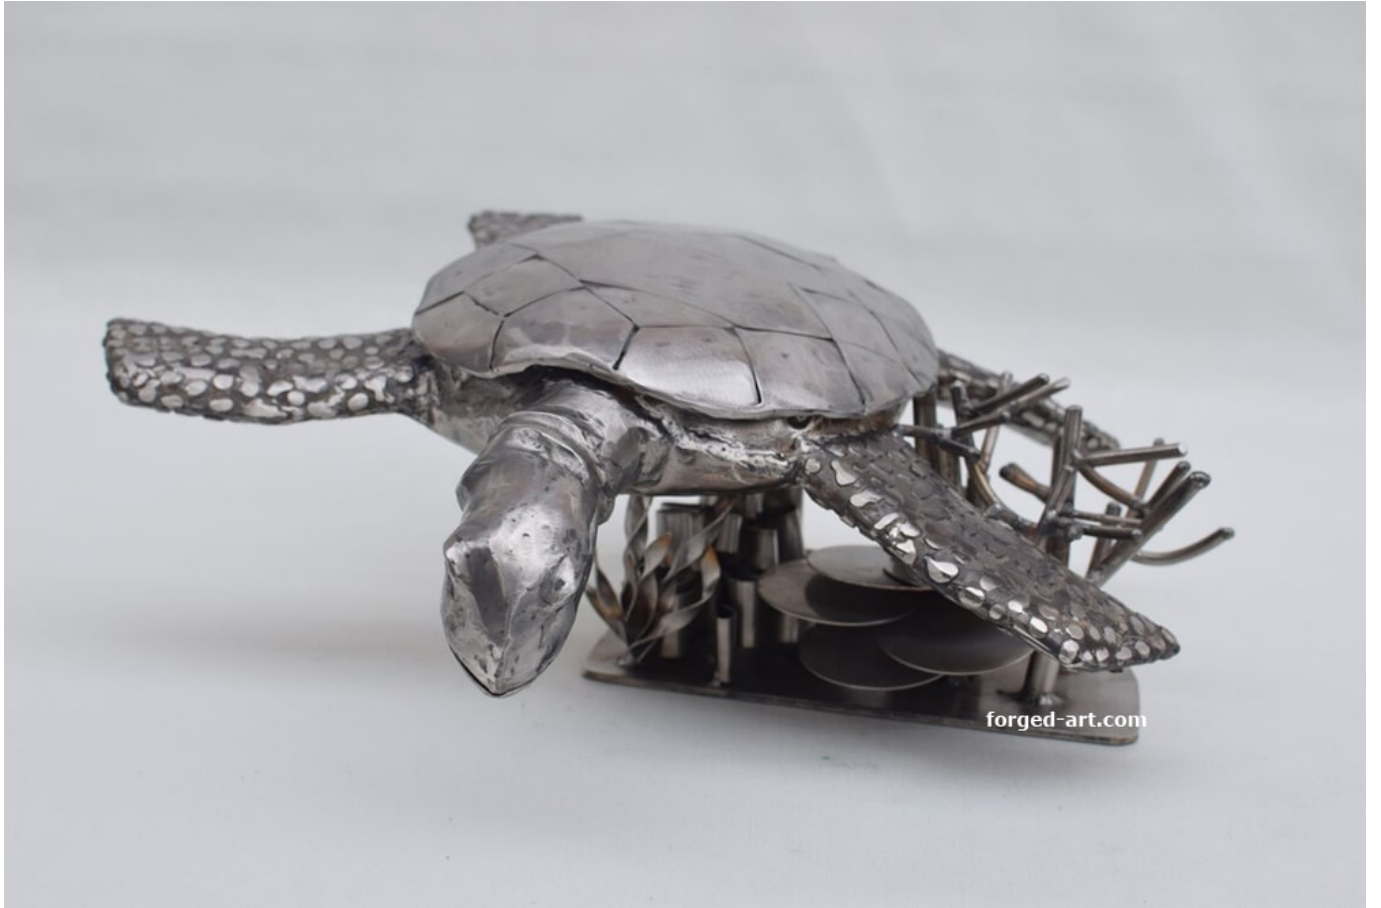

The turtle sculpture is an original gift for loved ones

We pay the greatest attention to each of our figures